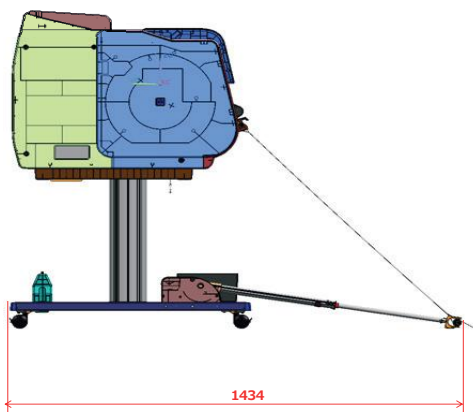

Canon

DIMENSIONS & WEIGHT

imagePROGRAF GP-6600S

Max. Dimensions (W×D): 1,999 × 1,434 mm

Weight	kg
Main Unit:	122
Main Unit + Stand + Basket:	169

imagePROGRAF