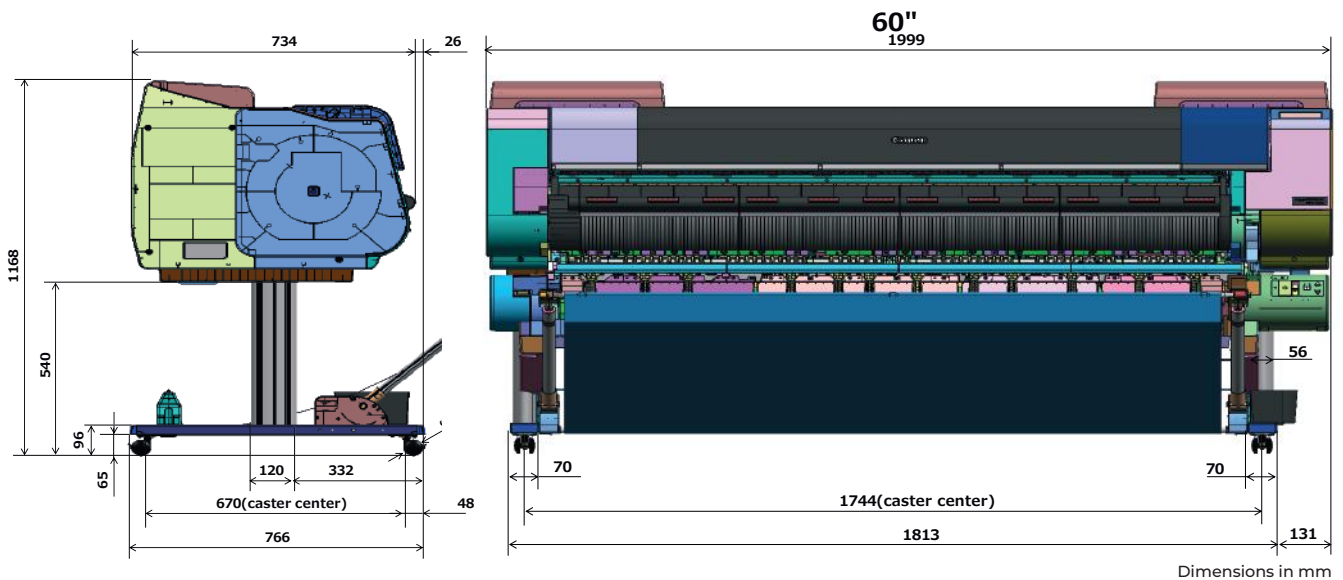

Canon

DIMENSIONS & WEIGHT

imagePROGRAF GP-6600S

Max. Dimensions (W×D): 1,999 × 1,434 mm

Weight	kg
Main Unit:	122
Main Unit + Stand + Basket:	169

imagePROGRAF