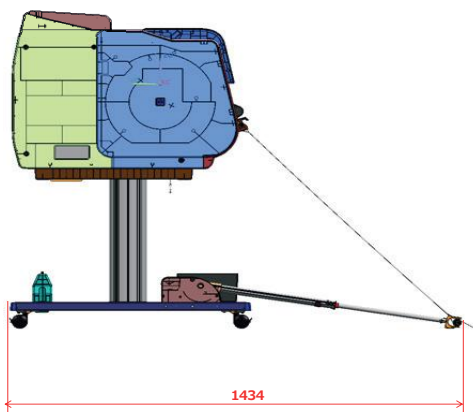

Canon

DIMENSIONS & WEIGHT

imagePROGRAF GP-4600S

Max. Dimensions (W×D): 1,593 × 1,434 mm

Weight	kg
Main Unit:	104
Main Unit + Stand + Basket:	122

imagePROGRAF