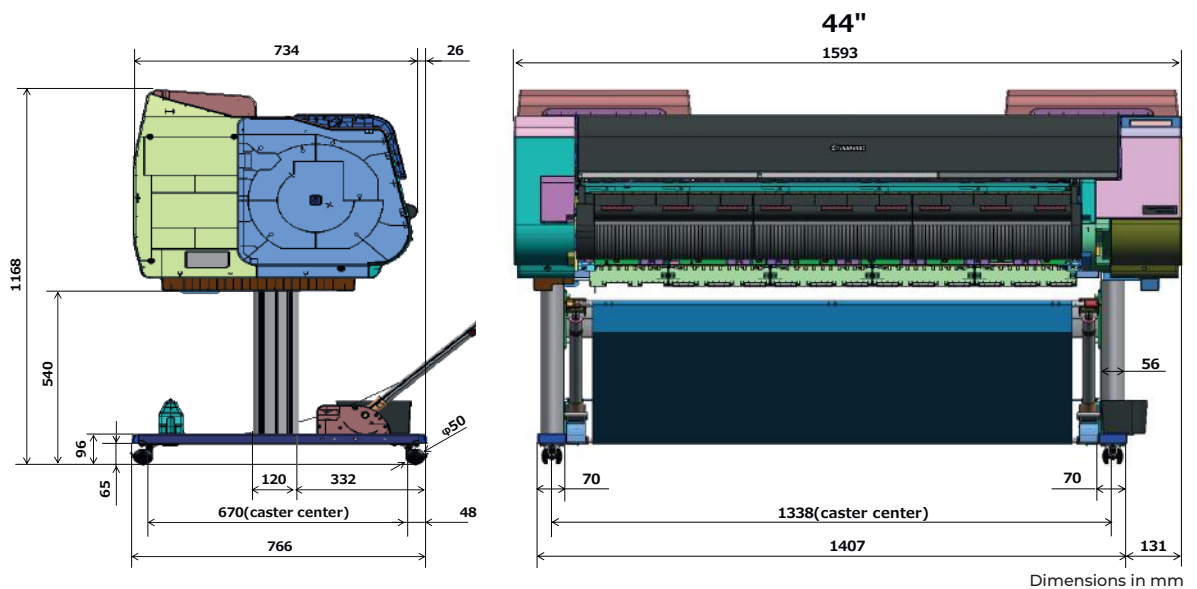

Canon

DIMENSIONS & WEIGHT

imagePROGRAF GP-4600S

Max. Dimensions (W×D): 1,593 × 1,434 mm

Weight	kg
Main Unit:	104
Main Unit + Stand + Basket:	122

imagePROGRAF