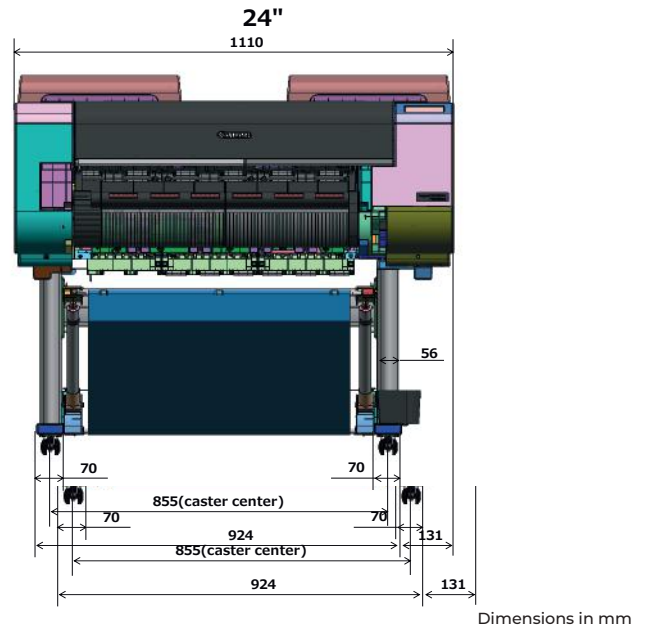

# DIMENSIONS & WEIGHT

imagePROGRAF GP-2600S

**Max. Dimensions (W×D): 1,110 × 1,434 mm**

Weight	kg
Main Unit:	83
Main Unit + Stand + Basket:	100

**imagePROGRAF**