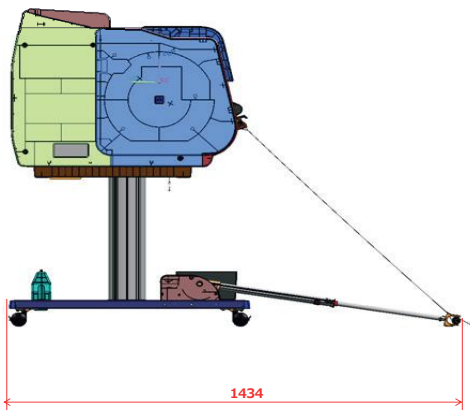

# DIMENSIONS & WEIGHT

imagePROGRAF GP-2600S

**Max. Dimensions (W×D): 1,110 × 1,434 mm**

Weight	kg
Main Unit:	83
Main Unit + Stand + Basket:	100

**imagePROGRAF**