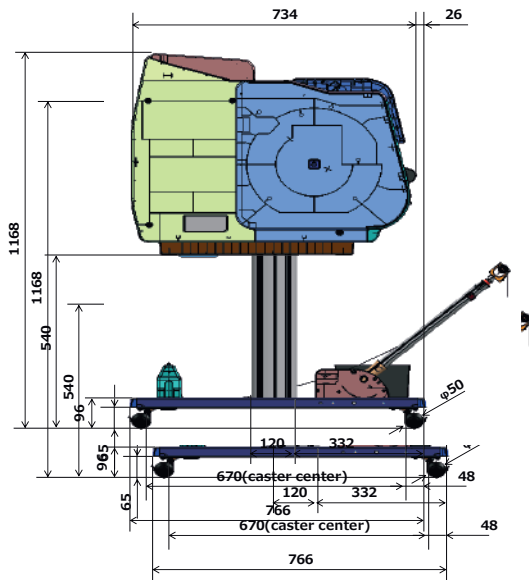

# DIMENSIONS & WEIGHT

imagePROGRAF GP-2600S

**Max. Dimensions (W×D): 1,110 × 1,434 mm**

Weight	kg
Main Unit:	83
Main Unit + Stand + Basket:	100

**imagePROGRAF**