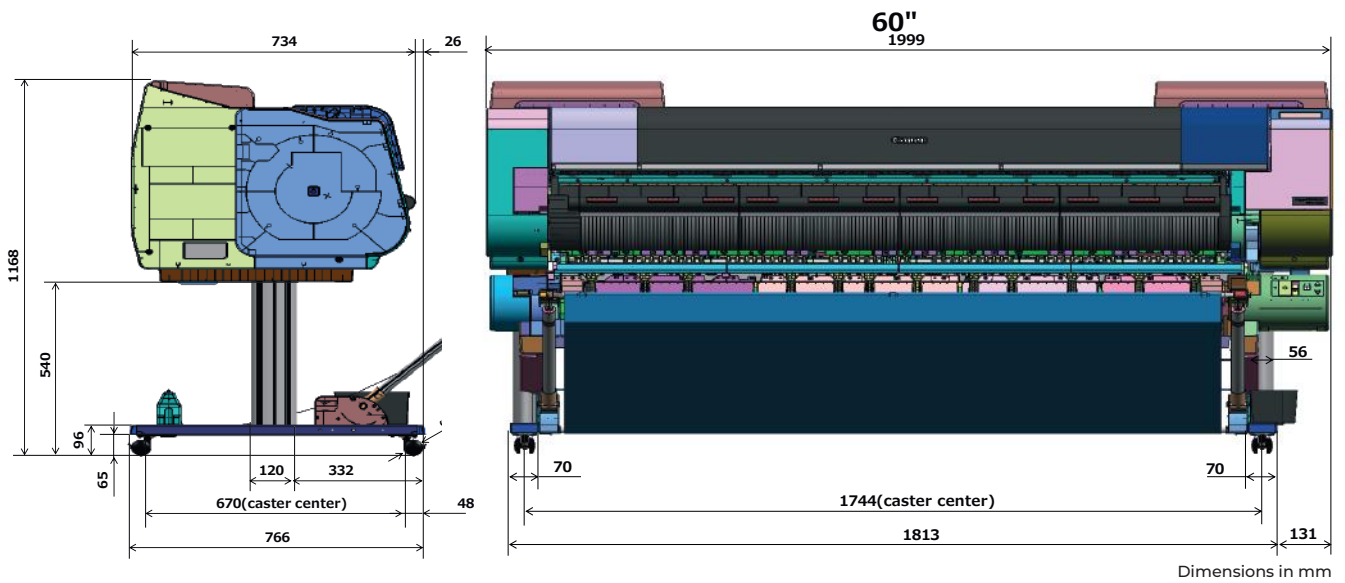

# DIMENSIONS & WEIGHT

imagePROGRAF PRO-6600

**Max. Dimensions (W×D): 1,999 × 1,434 mm**

Weight	kg
Main Unit:	124
Main Unit + Stand + Basket:	171

**imagePROGRAF**