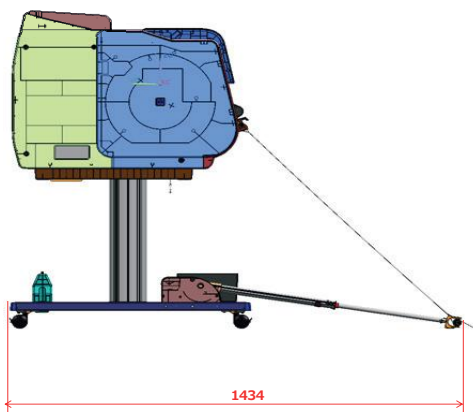

# DIMENSIONS & WEIGHT

imagePROGRAF PRO-6600

**Max. Dimensions (W×D): 1,999 × 1,434 mm**

Weight	kg
Main Unit:	124
Main Unit + Stand + Basket:	171

**imagePROGRAF**