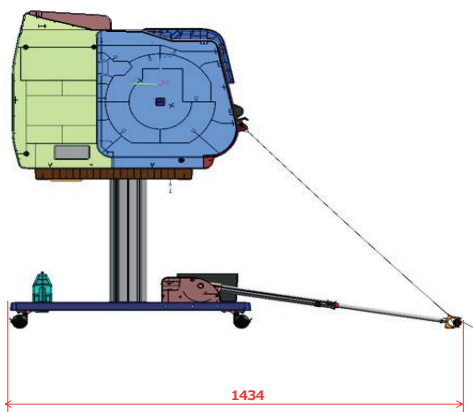

Canon

DIMENSIONS & WEIGHT

imagePROGRAF PRO-4600

Max. Dimensions (W×D): 1,593 × 1,434 mm

Weight	kg
Main Unit:	106
Main Unit + Stand + Basket:	124

imagePROGRAF