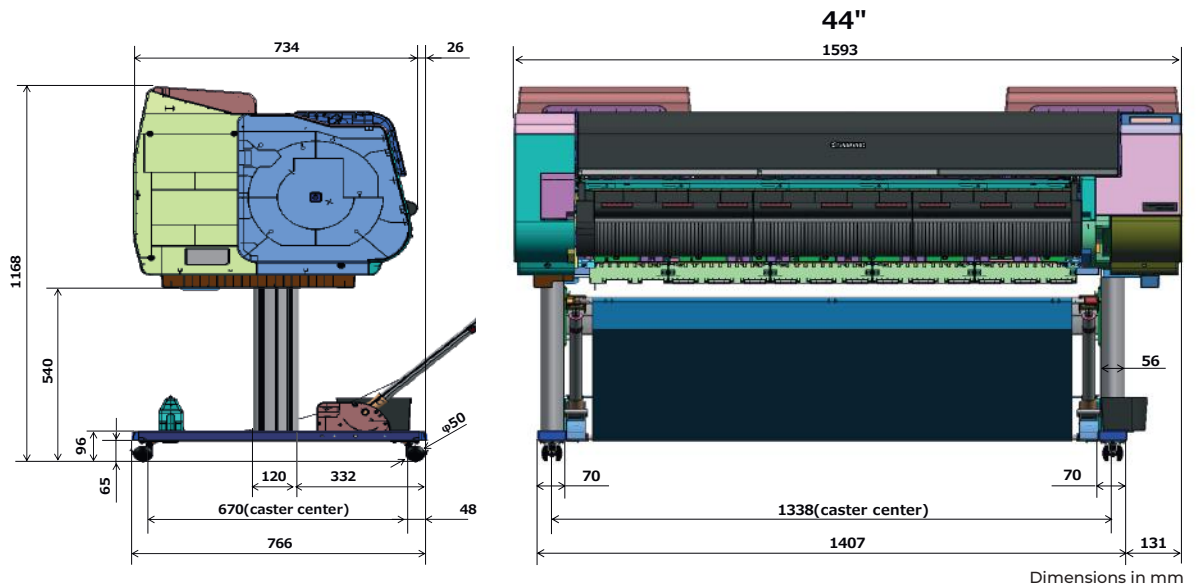

Canon

DIMENSIONS & WEIGHT

imagePROGRAF PRO-4600

Max. Dimensions (W×D): 1,593 × 1,434 mm

Weight	kg
Main Unit:	106
Main Unit + Stand + Basket:	124

imagePROGRAF