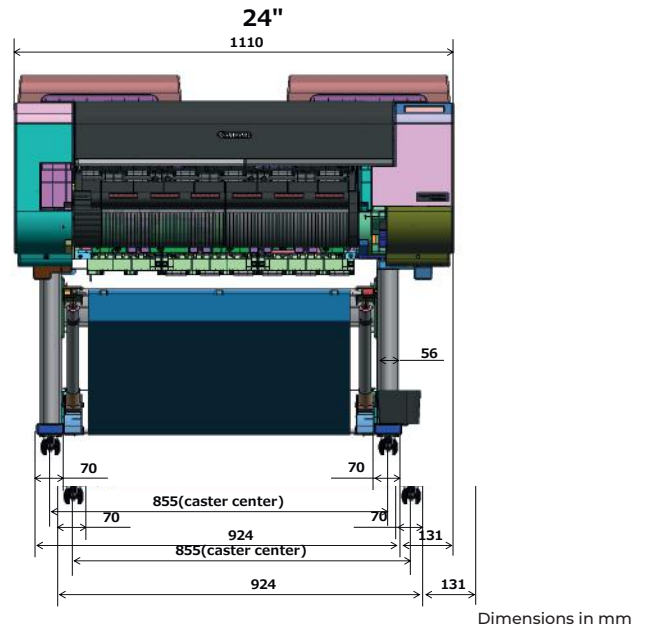

Canon

DIMENSIONS & WEIGHT

imagePROGRAF PRO-2600

Max. Dimensions (W×D): 1,110 × 1,434 mm

Weight kg

Main Unit: 85

Main Unit + Stand + Basket: 102

imagePROGRAF