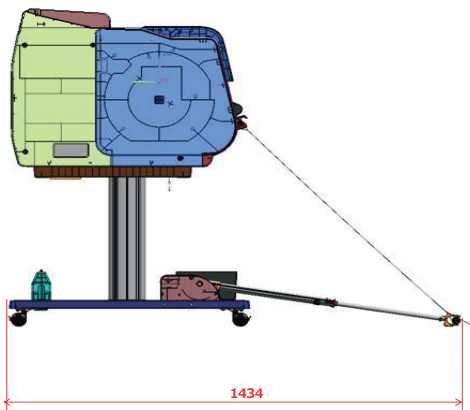

Canon

DIMENSIONS & WEIGHT

imagePROGRAF PRO-2600

Max. Dimensions (W×D): 1,110 × 1,434 mm

Weight kg

Main Unit: 85

Main Unit + Stand + Basket: 102

imagePROGRAF