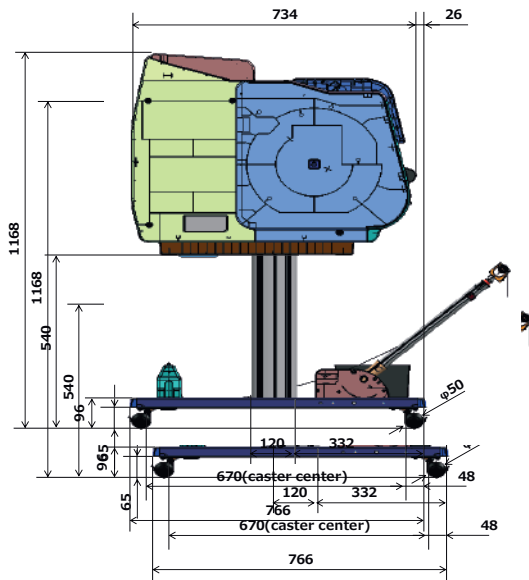

Canon

DIMENSIONS & WEIGHT

imagePROGRAF PRO-2600

Max. Dimensions (W×D): 1,110 × 1,434 mm

Weight kg

Main Unit: 85

Main Unit + Stand + Basket: 102

imagePROGRAF